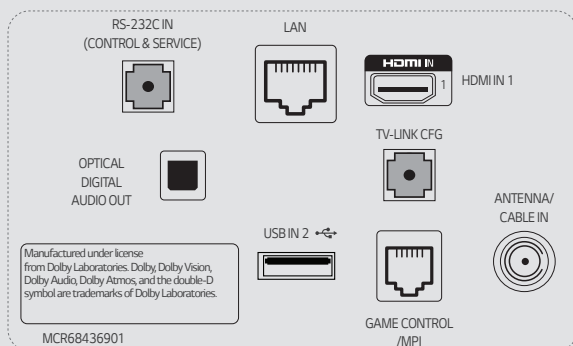

CONNECTIVITY

65" / 55" / 50"

Rear