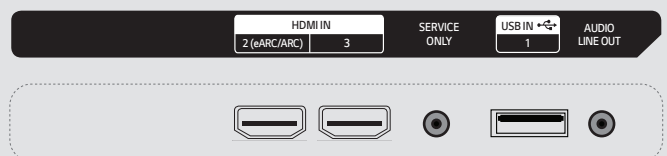

## CONNECTIVITY

65" / 55" / 50"

Rear

Side

\* Jack Panels may differ from the above image, so please contact LG sales team to verify before ordering.

MODEL		65UR577H9UD	55UR577H9UA	50UR577H9UA
DISPLAY	Diagonal Size	65"	55"	50"
	Resolution	3840 x 2160 (UHD)	3840 x 2160 (UHD)	3840 x 2160 (UHD)
	Backlight Unit Type	Edge	Edge	Edge
	NanoCell Display	Yes	Yes	Yes
	Brightness	330 nits	330 nits	330 nits
	Dynamic Contrast Ratio	1,000,000:1	1,000,000:1	1,000,000:1
	Static (Panel) Contrast Ratio	1200:1	5000:1	5000:1
	Response Time (G to G)	8 ms	14 ms	19 ms
	Refresh Rate	60 Hz	60 Hz	60 Hz
	HDR 10 Pro	Yes	Yes	Yes
	HDR HLG	Yes	Yes	Yes
AUDIO	Speakers	(2) 10W + 10W	(2) 10W + 10W	(2) 10W + 10W
	Speaker System	2.0 ch	2.0 ch	2.0 ch
	AI Sound	Yes	Yes	Yes
	One Touch Sound Tuning	Yes (Ready)	Yes (Ready)	Yes (Ready)
BROADCASTING SYSTEM	Digital (Terrestrial, Cable, Satellite)	ATSC, Clear QAM	ATSC, Clear QAM	ATSC, Clear QAM
	Analog	NTSC	NTSC	NTSC
HOSPITALITY	Pro:Centric Data Streaming (IP & RF)	Yes	Yes	Yes
	HCAP	GEM / HTML5	GEM / HTML5	GEM / HTML5
	Pro:Centric IP Return Path	Yes	Yes	Yes
	Multicast / Unicast Ready	Yes / Yes	Yes / Yes	Yes / Yes
	Pro:Centric Direct (Version)	Yes (4.5)	Yes (4.5)	Yes (4.5)
	PCS500R	Yes	Yes	Yes
	Quick Menu Version	5.0	5.0	5.0
	Pro:Idiom® DRM (S/W, Mobile, Lite)	Yes	Yes	Yes
OTHER FEATURES	webOS Version	Yes (webOS 6.0)	Yes (webOS 6.0)	Yes (webOS 6.0)
	Smart Home (Launcher Bar)	Yes	Yes	Yes
	SW Clock (World Clock / Alarm)	Yes	Yes	Yes
	HDMI-ARC	Yes (HDMI2)	Yes (HDMI2)	Yes (HDMI2)
	EzManager	Yes	Yes	Yes
	USB Data Cloning	Yes	Yes	Yes
	Wake on RF	Yes	Yes	Yes
	Diagnostics	Yes (IP Remote)	Yes (IP Remote)	Yes (IP Remote)
	External Control Interface	Yes (MPI, RS232C)	Yes (MPI, RS232C)	Yes (MPI, RS232C)
	Simplink (HDMI-CEC) plus CEC-HTNG	Yes (1.4)	Yes (1.4)	Yes (1.4)
	IR Signal from Receiver (Logic Low Pulses)	MPI	MPI	MPI
	IR Signal from Receiver (Logic High Pulses)	RS-232C	RS-232C	RS-232C
	Multi-code IR	Yes	Yes	Yes
	Installer Menu	Yes	Yes	Yes
	Port Block	Yes	Yes	Yes
	Welcome Video	Yes	Yes	Yes
	Welcome Screen (Splash Image)	Yes	Yes	Yes
	Insert Image	Yes	Yes	Yes
	One Channel Map	Yes (LCM)	Yes (LCM)	Yes (LCM)
	Instant ON	Yes	Yes	Yes
	VLAN ID	Yes	Yes	Yes
	RJP (Remote Jack Pack) Compatibility	Teleadapt / Guestlink (HDMI CEC)	Teleadapt / Guestlink (HDMI CEC)	Teleadapt / Guestlink (HDMI CEC)
	Moving Picture Playback (SD/HD/Plus HD)	Yes	Yes	Yes
	Auto Off / Sleep Timer	Yes / Yes	Yes / Yes	Yes / Yes
	Energy Saving Mode	Yes	Yes	Yes
	Motion Eye Care	Yes	Yes	Yes
	Embedded b-LAN	Yes	Yes	Yes